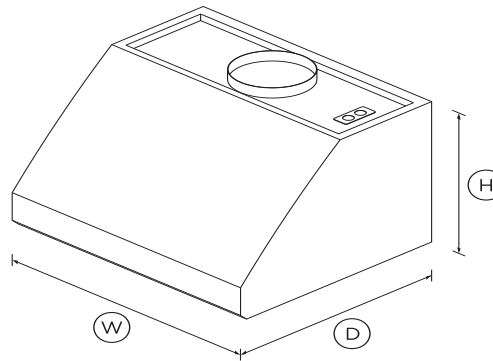

DIMENSIONS

Height	18"
Width	29 7/8"
Depth	25 1/16"

FEATURES & BENEFITS

Simple design

The new stainless steel range hood is tough and hardworking with a style and simplicity to fit seamlessly into your kitchen.

Performance

Extraction type	Surface
Fan speeds	4
Filter type	Stainless Steel Baffle

Power requirements

Lighting power	50W
Motor power	455W
Supply voltage	120V
Total Power	555W

Product dimensions

Depth	25 1/16"
Height	18"
Width	297/8"