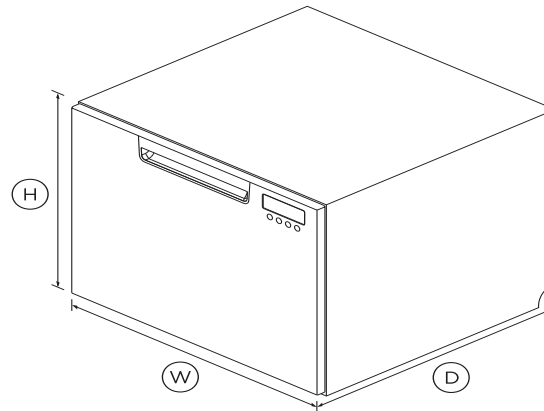

Single DishDrawer™ Dishwasher, Tall, Sanitise

Series 7 | Contemporary

Stainless Steel

Created with extra height for large dishes and designed to be placed anywhere in your kitchen, for loading dishes with less bending.

- With extra height for taller dishes, and customisable internal shelving
- Six wash programs, as well as additional Quick wash, Sanitise and Extra Dry options

DIMENSIONS

Height	454mm
Width	599mm
Depth	573mm