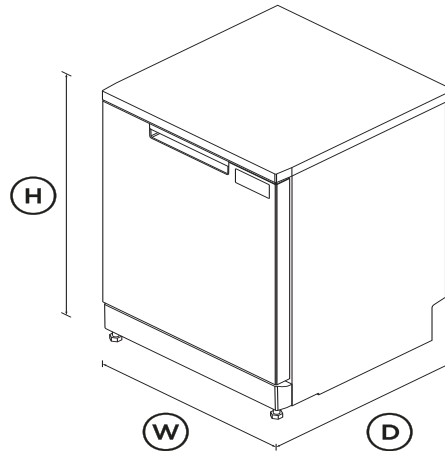

DIMENSIONS

Height	848 - 908mm
Width	597mm
Depth	600mm

FEATURES & BENEFITS

Considered Design

Designed to match our Contemporary style family of products, this freestanding dishwasher has a sleek stainless steel finish with a front-of-door control panel for intuitive usability.