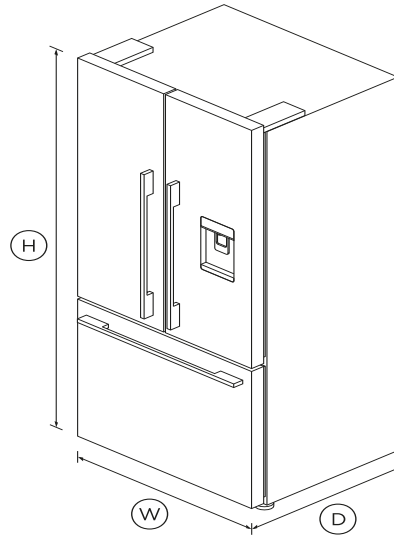

Freestanding French Door Refrigerator, 31", 16.9 cu ft, Ice & Water

Series 7 | Contemporary

Black Stainless Steel | French hinge

Make a statement in black. With large capacity and flexible storage, water dispenser and ice maker, this model has style and substance.

- Brushed metal handles
- ActiveSmart™ Foodcare helps keep food fresher for longer
- Bottom freezer drawer
- EZKleen anti-fingerprint coating

DIMENSIONS

Height	67 3/4"
Width	31 1/8"
Depth	27 3/8"

FEATURES & BENEFITS