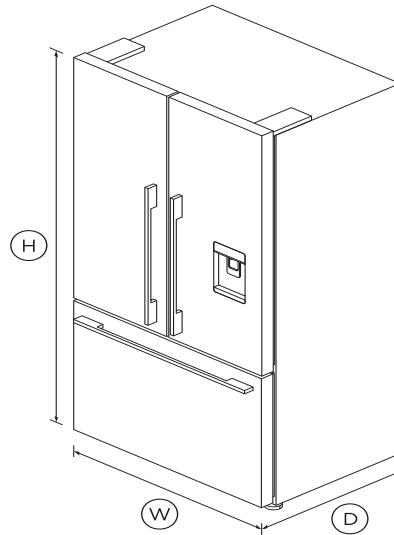

Freestanding French Door Refrigerator Freezer, 90cm, 614L, Ice & Water

Series 7 | Contemporary

Black Stainless Steel | French hinge

Our largest capacity French Door model has intuitive, flexible storage space in a striking black stainless steel finish.

Height	1790mm
Width	900mm
Depth	695mm

FEATURES & BENEFITS

CLEVER ENERGY

Your refrigerator adapts to daily use by cooling and defrosting only when needed. This means it uses the energy it needs without compromising on food care.