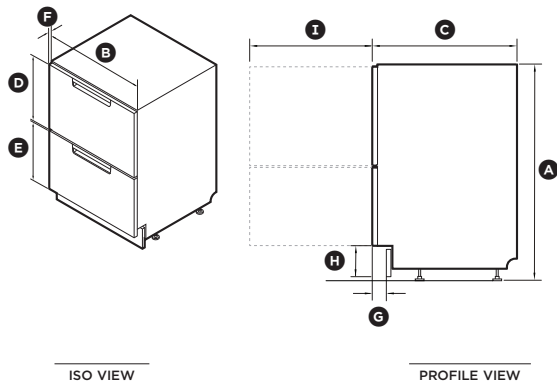

ACCESORIES

- ① Kickstrip
- ② Two cutlery basket
- ③ Knife clip and multipurpose clip

FISHER & PAYKEL

SPECIFICATION GUIDE

DOUBLE DISHDRAWER™ DISHWASHER SERIES 7, CONTEMPORARY STYLE

SPECIFICATIONS

Model No.	DD60DCX9, DD60DCHX9, DD60DCW9
Dimensions	H 820 - 880mm x W 599mm x D 573mm
Weight	51kg
Electrical	
Supply	220-240V, 50Hz
Service	8.2A
Receptacle	3 pin earthing-type
Plumbing	
Supply	3/4" BSP (GB20) to suit flat washer.
Pressure	Water softener models: max. 1 MPa (145 psi), min. 0.1 MPa (14.5 psi) Non-water softener models: max. 1 MPa (145 psi), min. 0.03 MPa (4.3 psi)

PLUMBING AND ELECTRICAL

Service outlet at rear extends both sides, hoses and cords can be routed to either or both sides

PRODUCT DIMENSIONS

CAVITY DIMENSIONS: STANDARD INSTALLATION

	mm
Ⓐ Overall height*	820 - 880
Ⓑ Overall width	599
Ⓒ Overall depth	573
Ⓓ Height of upper front panel	393
Ⓔ Height of lower front panel	312
Ⓕ Depth of front panels	20
Ⓖ Depth of toe kick recess	38 - 54
Ⓗ Height from floor to front panel base*	100 - 160
Ⓘ Depth of open drawer	547

*Depending on adjustment of levelling feet

	mm
Ⓐ Overall height*	min 820
Ⓑ Overall width	600
Ⓒ Overall depth**	580

*Depending on adjustment of levelling feet
**Includes front panels