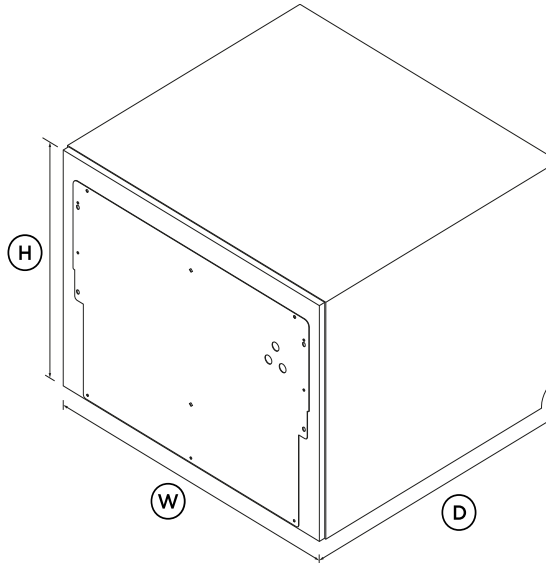

Integrated Single DishDrawer™ Dishwasher, Tall, Sanitise

Series 11 | Integrated

Panel Ready

Place anywhere in your kitchen at bench height for easy loading and seamless integration. Features a premium stainless steel interior.

DIMENSIONS

Height	454mm
Width	599mm
Depth	553mm

FEATURES & BENEFITS

Seamless integration

With the flexibility of ergonomic placement and function, single DishDrawer™ Dishwashers can be distributed throughout the kitchen to support patterns of use. The touch-sensitive control panel is located inside this Integrated model, leaving an uninterrupted exterior that blends seamlessly with surrounding cabinetry.