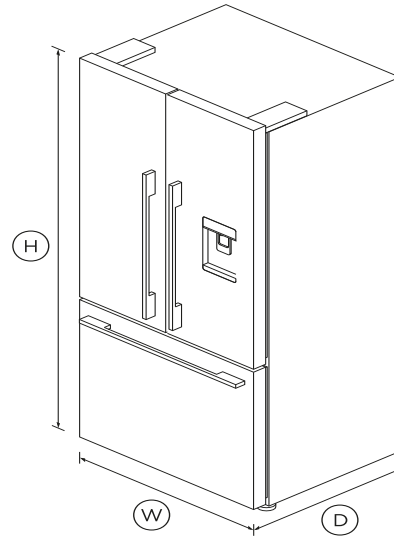

Freestanding French Door Refrigerator, 31", 17.5 cu ft, Ice & Water

Series 7 | Contemporary

Black Stainless Steel | French hinge

Make a statement in black. With large capacity and flexible storage, water dispenser and ice maker, this model has style and substance.

- ActiveSmart™ technology helps keep food fresher for longer by constantly maintaining the ideal temperature
- Spacious bottom freezer with full extension drawer gives easy access to frozen goods

DIMENSIONS

Height	67 ³³ / ₆₄ "
Width	31 ³ / ₃₂ "
Depth	27 ³ / ₈ "

FEATURES & BENEFITS

ActiveSmart™ Foodcare

ActiveSmart™ technology understands that the refrigerator door is the most opened in the house. It constantly adjust temperature, airflow and humidity, maintaining an optimum environment and helping keep food fresher for longer.