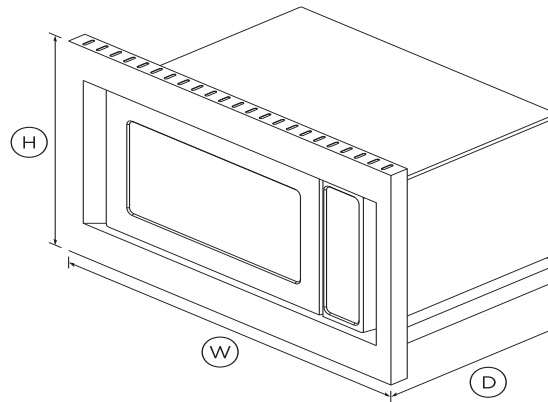

Traditional Microwave Trim Kit, 30"

Series 5 | Contemporary

Stainless Steel

Blends the 24" Traditional Microwave into your existing cabinetry seamlessly.

DIMENSIONS

Height	17 ⁷ / ₈ "
Width	29 ⁷ / ₈ "
Depth	0 ⁷ / ₈ "

SPECIFICATIONS

Product dimensions

Depth	0 ⁷ / ₈ "
Height	17 ⁷ / ₈ "
Width	29 ⁷ / ₈ "

SKU 81228

Other product downloads available at fisherpaykel.com

Installation Guide

A PEACE OF MIND SALE

24 Hours 7 Days a Week Customer Support