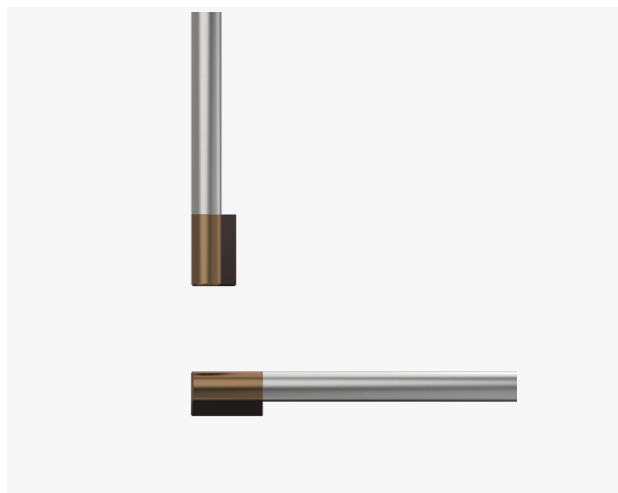

Professional Round Flush Handle Kit for Integrated Refrigerator Freezer, 24"

SKU

26776

The product dimensions and specifications in this page apply to the specific product and model. Under our policy of continuous improvement, these dimensions and specifications may change at any time. You should therefore check with Fisher & Paykel's Customer Care Centre to ensure this page correctly describes the model currently available. ? Fisher & Paykel Appliances Ltd 2020

Other product downloads available at fisherpaykel.com

[Service & Warranty](#)[Planning Guide Professional Style Dial/Handle Accessories](#)

Customize your Integrated Refrigerator Freezer, 24" to complement your kitchen interior with this Handle Kit, featuring a brushed satin finish and dark copper off-stands.

- Designed for the Integrated Refrigerator Freezer, 24"
- Stainless steel handles with dark copper-colored off-stands, ideal for both light and dark kitchens
- PVD coated
- Two pieces supplied

A PEACE OF MIND SALE