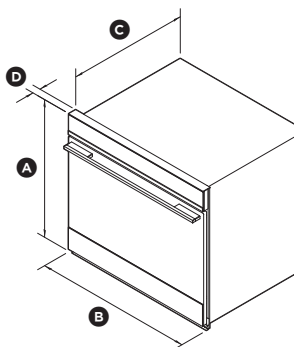

ACCESSORIES

- ① Full-extension sliding shelves
- ② Self-cleaning-proof side racks
- ③ Roasting dish, tray and rack
- ④ Food probe

FISHER & PAYKEL

SPECIFICATION GUIDE

OVEN, 76CM, SELF-CLEANING

SPECIFICATIONS

| | |
|----------------|-----------------------------|
| Model No. | OB76SDPTDB1, OB76SDPTDX1 |
| Dimensions | H 690mm x W 760mm x D 609mm |
| Total capacity | 115L |
| Weight | 110kg |
| Electrical | |
| Supply | 220-240VAC, 50Hz |
| Service | 16.6-19.4-amp circuit |

PRODUCT DIMENSIONS

ISO VIEW

| | | mm |
|-----|---|-----|
| (A) | Overall height | 690 |
| (B) | Overall width | 760 |
| (C) | Depth of chassis | 569 |
| (D) | Depth from front of chassis to front of oven door (excl. handle) | 40 |
| | Depth of oven door when fully open (measured from front of control panel) | 550 |

CAVITY DIMENSIONS: STANDARD INSTALLATION

ISO VIEW

| | | mm |
|-----|---------------------------------|-----|
| (A) | Minimum inside height of cavity | 681 |
| (B) | Minimum inside width of cavity | 724 |
| (C) | Minimum inside depth of cavity | |
| | • proud install | 575 |
| | • flush install | 615 |