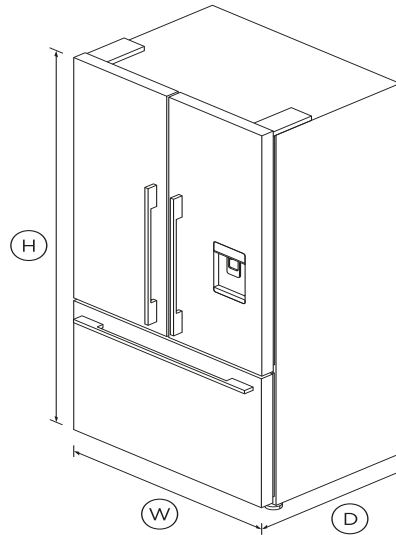

Freestanding French Door Refrigerator Freezer, 90cm, 569L, Ice & Water

Series 7 | Contemporary

Black Stainless Steel | French hinge

Our largest capacity French Door model has intuitive, flexible storage space, with a sleek black stainless steel finish.

DIMENSIONS

Height	1790mm
Width	900mm
Depth	695mm

FEATURES & BENEFITS

ACTIVESMART™ FOODCARE

ActiveSmart™ Foodcare learns how you live. It's the technology that understands how you use your refrigerator and adjusts the temperature, airflow and humidity inside to help keep food fresher for longer.