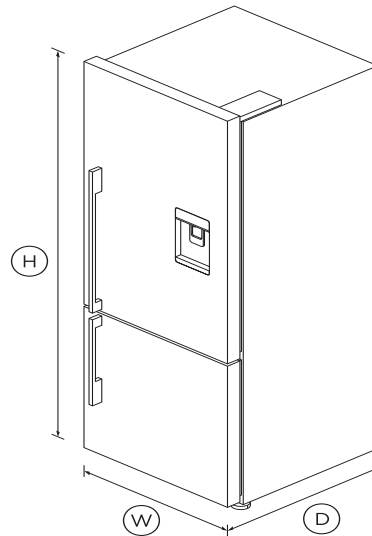

Freestanding Refrigerator Freezer, 63.5cm, 380L, Ice & Water

Series 5 | Contemporary

Stainless Steel | Right Hinge

With generous storage and stylish stainless steel design for a timeless look. Perfect for smaller kitchens.

- Choose which side you'd like your door hinge on to suit your kitchen layout

DIMENSIONS

Height	1715mm
Width	635mm
Depth	695mm

FEATURES & BENEFITS

Activesmart Foodcare

Every time you open your refrigerator, the temperature around your food changes. ActiveSmart foodcare adjusts airflow to create a stable temperature, helping your food stay fresher for longer.