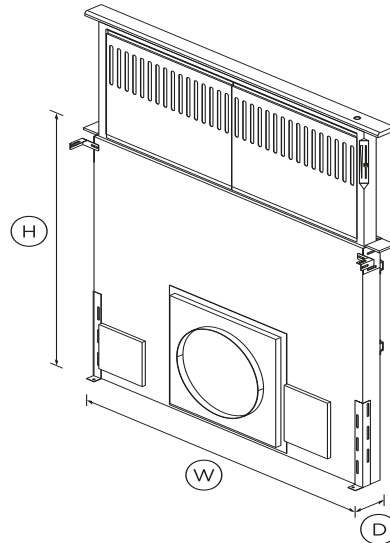

Downdraft Range Hood, 36", Telescopic

Series 7 | Professional

Stainless Steel

Perfectly hidden away behind your cooktop, this 36" downdraft range hood can be raised while cooking, for efficient extraction.

- Seamlessly integrates into your kitchen, sliding up from your cooktop when you cook
- Raises to 14" height for better steam, grease and odor-capture efficiency
- Pair with our remote 1200CFM or our internal 600CFM blower for quiet and effective extraction

DIMENSIONS

Height	28 1/4 - 42 1/4"
Width	36"
Depth	2 1/8"

FEATURES & BENEFITS

QUIET AND EFFECTIVE

The downdraft system quickly and quietly extracts unwanted grease, smoke and odors through stainless steel mesh filters.

Product dimensions

Depth	2 1/8"
Height	28 1/4 - 42 1/4"
Width	36"

Product information

Control type	Slider
--------------	--------

Warranty

Parts and labor

Limited 2 years

SKU