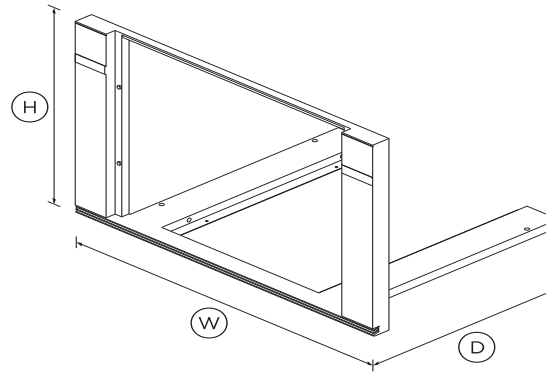

## DIMENSIONS

Height	18 13/16"
Width	29 13/16"
Depth	20 7/8"

### Product dimensions

Depth	20 7/8"
Height	18 13/16"
Width	29 13/16"

SKU	81939
-----	-------

The product dimensions and specifications in this page apply to the specific product and model. Under our policy of continuous improvement, these dimensions and specifications may change at any time. You should therefore check with Fisher & Paykel's Customer Care Centre to ensure this page correctly describes the model currently available. Fisher & Paykel Appliances Ltd 2020