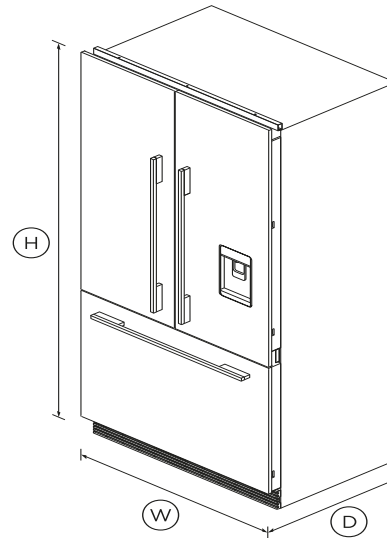

Integrated French Door Refrigerator Freezer, 36", Ice & Water

Series 7 | Integrated

Stainless Steel | French hinge

This large capacity refrigerator with bottom freezer seamlessly integrates into your kitchen, fitting flush into your cabinetry.

- Stainless steel door panels and handles are available for separate purchase

DIMENSIONS

Height	71 13/16"
Width	35 1/16"
Depth	23 3/4"

FEATURES & BENEFITS

Perfect Fit

These models fit flush and have minimal gaps, with no visible hinges. Purchase our stainless steel door panel and handles separately for a sleek, modern finish that complements your kitchen's style.