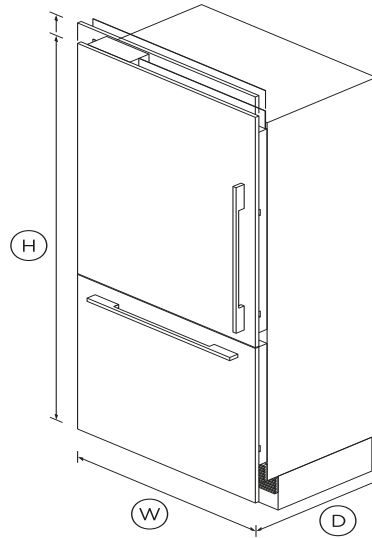

Integrated Refrigerator Freezer, 36", Ice

Series 7 | Integrated

Panel Ready | Left hinge

Choose a roomy refrigerator with ice maker. Fits flush with your custom cabinetry or with our stainless steel panels.

- ActiveSmart™ technology helps keep food fresher for longer by constantly maintaining the ideal temperature
- Customize with your own kitchen cabinetry or purchase our stainless steel door panel accessory
- Spacious bottom freezer with full extension drawer, and Internal ice maker with boost for busy times
- Can be fitted for a height of 80 or 84 inches

DIMENSIONS

Height	79 13/16"
Width	35 1/16"
Depth	23 3/4"

FEATURES & BENEFITS

ActiveSmart™ Foodcare

<>

Clever energy

Your refrigerator adapts to daily use by cooling and defrosting only when needed. This means your refrigerator uses the energy it needs without compromising on food care.