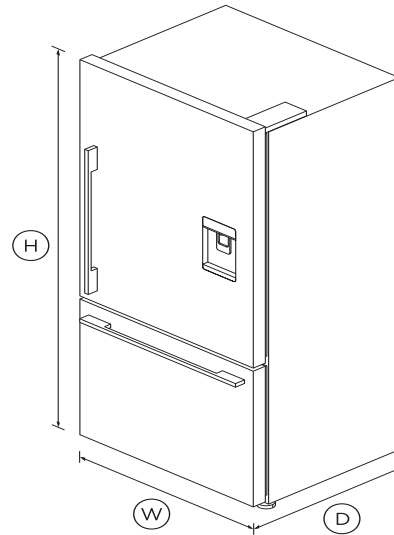

DIMENSIONS

Height	1715mm
Width	790mm
Depth	695mm

FEATURES & BENEFITS

ActiveSmart™ Foodcare

Every time you open your refrigerator, the temperature around your food changes. ActiveSmart™ foodcare adjusts airflow to create a stable temperature, helping your food stay fresher for longer.