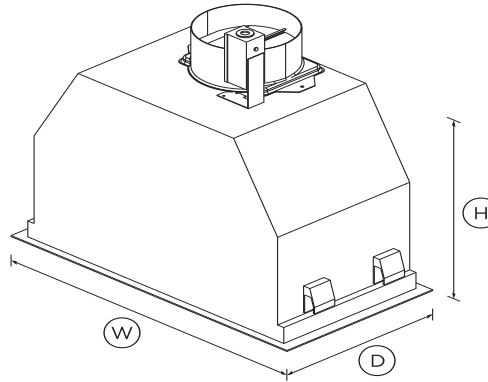

Insert Range Hood, 24"

Series 5 | Integrated

Stainless Steel

With edge-to-edge extraction, this efficient, stylish range hood is perfectly hidden away in your cabinetry.

- With four fan speeds, select the perfect extraction rate for your cooking
- Perimeter extraction creates a stylish look with efficient removal of steam and odors
- Powerful 600CFM maximum airflow

DIMENSIONS

Height	13 3/4"
Width	20 7/8"
Depth	11"

FEATURES & BENEFITS

Quiet and effective

This vent hood features four fan speeds providing powerful extraction to quickly remove odours and steam. As odors can linger in the kitchen well after cooking is finished, the timer keeps the vent hood working for up to 15 minutes before automatically turning off.