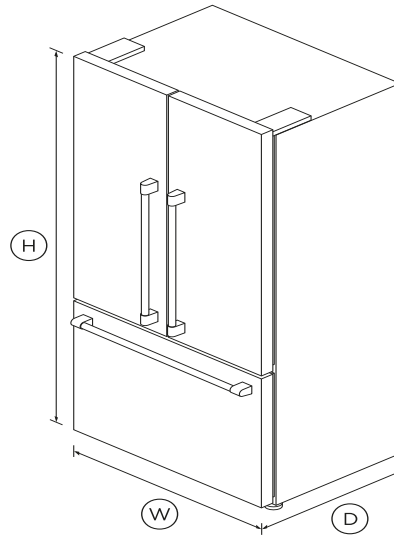

Freestanding French Door Refrigerator Freezer, 36", 20.1 cu ft, Ice

Series 7 | Professional

Stainless Steel | French hinge

Styled like a refrigerator found in a professional kitchen, with serious storage capacity and stylish stainless steel finish.

DIMENSIONS

Height	70 15/32"
Width	35 7/16"
Depth	27 3/8"

FEATURES & BENEFITS

ActiveSmart™ Foodcare

ActiveSmart™ Foodcare learns how you live. It's technology which understands how you use your refrigerator and adjusts temperature, airflow and humidity inside to help keep food fresher for longer.