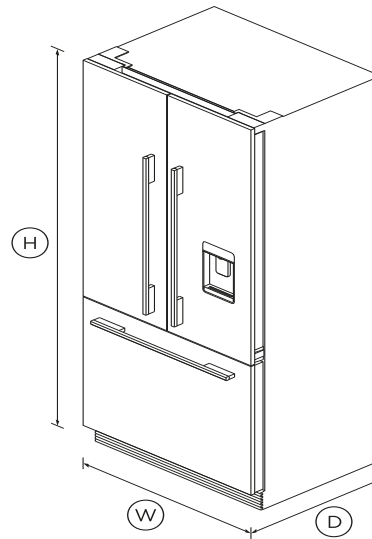

Integrated French Door Refrigerator Freezer, 32", Ice & Water

Series 7 | Integrated

Stainless Steel | French hinge

This large capacity refrigerator with bottom freezer seamlessly integrates into your kitchen, fitting flush into your cabinetry.

- Stainless steel door panels and handles are available for separate purchase

DIMENSIONS

Height	71 1/8"
Width	31 1/8"
Depth	23 11/16"

FEATURES & BENEFITS

Perfect Fit

These models fit flush and have minimal gaps, with no visible hinges. Purchase our stainless steel door panel and handles separately for a sleek, modern finish that complements your kitchen's style.