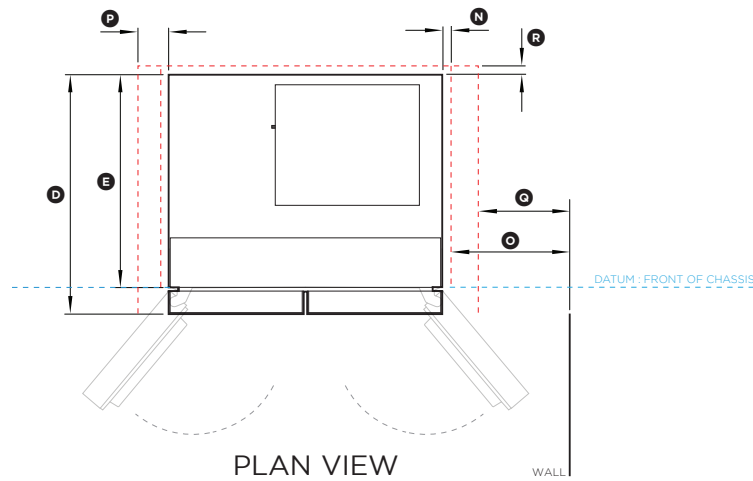

FISHER & PAYKEL

DATA SHEET Quad Door Refrigerator Freezer Non-Ice & Water, 79cm

Model no:

RF500QNB1, RF500QNX1

Product Dimensions	mm
Ⓐ Overall height of fridge	1790 - 1799
Ⓑ Overall width of fridge	790
Ⓒ Depth of fridge door and gasket (excludes handle)	78
Ⓓ Depth of fridge door and chassis (excludes handle)	692
Ⓔ Depth of fridge chassis (does not include fridge door)	614
Ⓕ Height from bottom datum to top of fridge door	1747
Ⓖ Height of feet (adjustable)	35
Ⓗ Height of top door	959
Ⓘ Height of bottom door	773
Ⓚ Distance between top and bottom door panels	15
Ⓛ Distance between left and right door panels	10
Ⓛ Depth with door open - from rear of fridge - 90° rotation	1030
Ⓜ Depth with door open - from flush with door - 90 rotation	338

Minimum Clearances Dimensions	mm
Cavity dimensions flush with refrigerator chassis	
Ⓝ Side clearance full rotation	20
Ⓞ Door clearance to side wall	540
Ⓟ Rear clearance	30
Cavity dimensions flush with refrigerator door	
Ⓝ Side clearance full rotation	100
Ⓞ Door clearance to side wall	460
Ⓟ Rear clearance	30

Cabinetry Dimensions	mm
Inside height of cavity	1810
Flush with refrigerator chassis full door rotation	
Inside width	830
Inside depth	640
Flush with refrigerator door full door rotation	
Inside width	990
Inside depth flush to flat door	718