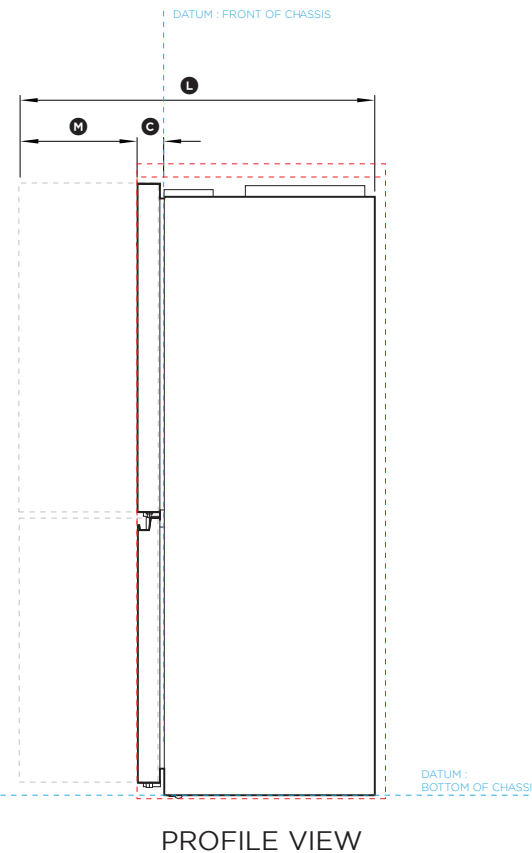

FISHER & PAYKEL

DATA SHEET Quad Door Refrigerator Freezer Non-Ice & Water, 79cm

Model no:

RF500QNB1, RF500QNX1

Product Dimensions	mm
Ⓐ Overall height of fridge	1790 - 1799
Ⓑ Overall width of fridge	790
Ⓒ Depth of fridge door and gasket (excludes handle)	78
Ⓓ Depth of fridge door and chassis (excludes handle)	692
Ⓔ Depth of fridge chassis (does not include fridge door)	614
Ⓕ Height from bottom datum to top of fridge door	1747
Ⓖ Height of feet (adjustable)	35
Ⓗ Height of top door	959
Ⓘ Height of bottom door	773
Ⓚ Distance between top and bottom door panels	15
Ⓛ Distance between left and right door panels	10
Ⓛ Depth with door open - from rear of fridge - 90° rotation	1030
Ⓜ Depth with door open - from flush with door - 90 rotation	338

Minimum Clearances Dimensions	mm
Cavity dimensions flush with refrigerator chassis	
Ⓝ Side clearance full rotation	20
Ⓞ Door clearance to side wall	540
Ⓟ Rear clearance	30
Cavity dimensions flush with refrigerator door	
Ⓝ Side clearance full rotation	100
Ⓞ Door clearance to side wall	460
Ⓟ Rear clearance	30

Cabinetry Dimensions	mm
Inside height of cavity	1810
Flush with refrigerator chassis full door rotation	
Inside width	830
Inside depth	640
Flush with refrigerator door full door rotation	
Inside width	990
Inside depth flush to flat door	718

INDICATES PRODUCT DATUM -----
INDICATES CABINETRY CLEARANCES - - - - -

DATE: **03.11.2022**

IMPORTANT NOTE: Throughout this guide, dimensions may vary by ±2mm (1/16"). Please read the installation manual for detailed information on installing the product. For full installation instructions & specifications visit fisherpaykel.com