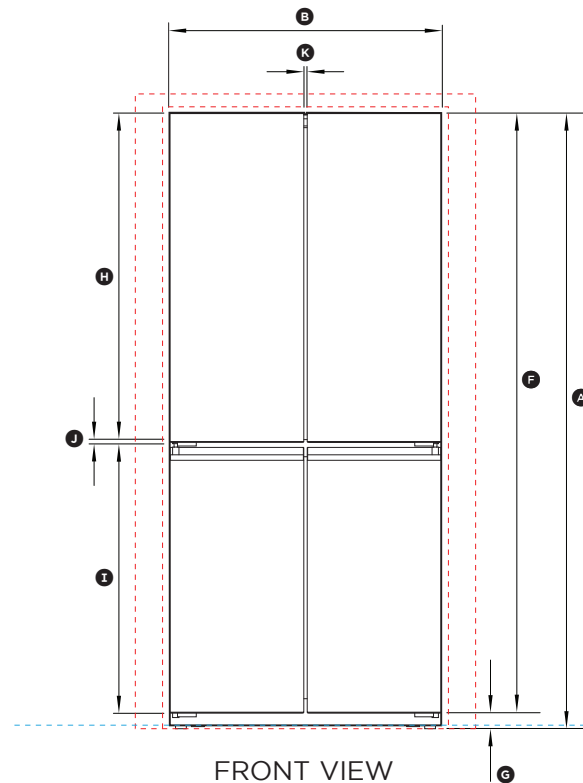

FISHER & PAYKEL

DATA SHEET Quad Door Refrigerator Freezer Non-Ice & Water, 79cm

Model no:

RF500QNB1, RF500QNX1

Product Dimensions	mm
Ⓐ Overall height of fridge	1790 - 1799
Ⓑ Overall width of fridge	790
Ⓒ Depth of fridge door and gasket (excludes handle)	78
Ⓓ Depth of fridge door and chassis (excludes handle)	692
Ⓔ Depth of fridge chassis (does not include fridge door)	614
Ⓕ Height from bottom datum to top of fridge door	1747
Ⓖ Height of feet (adjustable)	35
Ⓗ Height of top door	959
Ⓘ Height of bottom door	773
Ⓚ Distance between top and bottom door panels	15
Ⓛ Distance between left and right door panels	10
Ⓛ Depth with door open - from rear of fridge - 90° rotation	1030
Ⓜ Depth with door open - from flush with door - 90 rotation	338

Minimum Clearances Dimensions	mm
Cavity dimensions flush with refrigerator chassis	
Ⓝ Side clearance full rotation	20
Ⓞ Door clearance to side wall	540
Ⓟ Rear clearance	30
Cavity dimensions flush with refrigerator door	
Ⓝ Side clearance full rotation	100
Ⓞ Door clearance to side wall	460
Ⓟ Rear clearance	30

Cabinetry Dimensions	mm
Inside height of cavity	1810
Flush with refrigerator chassis full door rotation	
Inside width	830
Inside depth	640
Flush with refrigerator door full door rotation	
Inside width	990
Inside depth flush to flat door	718

INDICATES PRODUCT DATUM -----
INDICATES CABINETRY CLEARANCES - - - - -

DATE: **03.11.2022**

IMPORTANT NOTE: Throughout this guide, dimensions may vary by ±2mm (1/16"). Please read the installation manual for detailed information on installing the product. For full installation instructions & specifications visit fisherpaykel.com