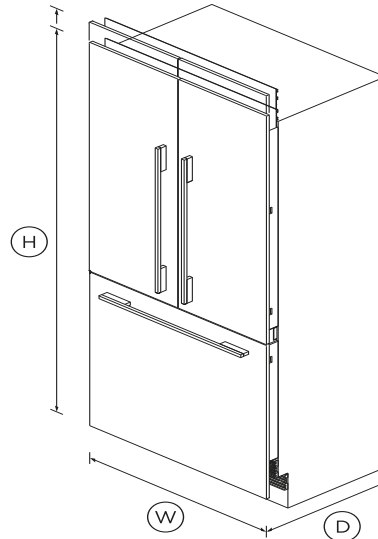

Integrated French Door Refrigerator Freezer, 36", Ice

Series 7 | Integrated

Panel Ready | French hinge

This large capacity refrigerator with bottom freezer seamlessly integrates into your kitchen, fitting flush into your cabinetry.

- ActiveSmart™ technology helps keep food fresher for longer by constantly maintaining the ideal temperature
- Customize with your own kitchen cabinetry or purchase our stainless steel door panel accessory
- Spacious bottom freezer with full extension drawer gives easy access to frozen goods
- Can be fitted for a height of 80 or 84 inches

DIMENSIONS

Height	79 13/16"
Width	35 1/16"
Depth	23 3/4"

FEATURES & BENEFITS

ActiveSmart™ Foodcare

ActiveSmart™ Foodcare learns how you live. It's technology which understands how you use your refrigerator and adjusts temperature, airflow and humidity inside to help keep food fresher for longer.