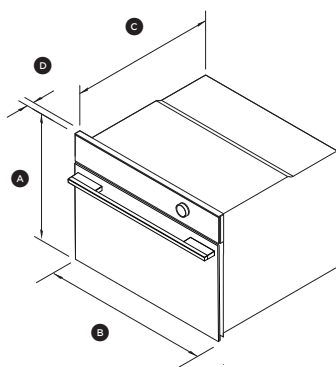

*Selected markets and models

FISHER & PAYKEL

PRELIMINARY SPECIFICATION GUIDE

MICROWAVE OVEN, 60CM

SPECIFICATIONS

Model No.	OM60NDLX1
Dimensions	H 458mm W 596mm D 565mm
Total capacity	49L
Weight	38 kg (unpackaged) 46 kg (packaged)
Electrical	
Supply	220-240VAC, 50Hz
Service	max 20A circuit

PRODUCT DIMENSIONS

ISO VIEW

	mm
Ⓐ Overall height	458
Ⓑ Overall width	596
Ⓒ Depth of chassis	545
Ⓓ Depth from front frame (excludes dial and handle)	20
Depth of oven door when fully open (measured from front of control panel)	320

CAVITY DIMENSIONS

ISO VIEW

	mm
Ⓐ Minimum inside height	440
Ⓑ Minimum inside width	560
Ⓒ Minimum inside depth	550