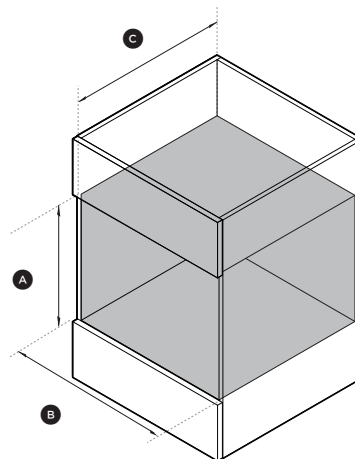

*Selected markets and models

FISHER & PAYKEL

PRELIMINARY SPECIFICATION GUIDE

MICROWAVE OVEN, 60CM

SPECIFICATIONS

Model No.	OM60NDLX1
Dimensions	H 458mm W 596mm D 565mm
Total capacity	49L
Weight	38 kg (unpackaged) 46 kg (packaged)
Electrical	
Supply	220-240VAC, 50Hz
Service	max 20A circuit

PRODUCT DIMENSIONS

ISO VIEW

	mm
Ⓐ Overall height	458
Ⓑ Overall width	596
Ⓒ Depth of chassis	545
Ⓓ Depth from front frame (excludes dial and handle)	20
Depth of oven door when fully open (measured from front of control panel)	320

CAVITY DIMENSIONS

ISO VIEW

	mm
Ⓐ Minimum inside height	440
Ⓑ Minimum inside width	560
Ⓒ Minimum inside depth	550