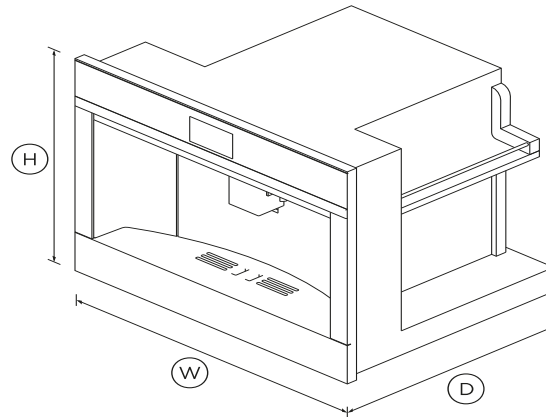

DIMENSIONS

Height	18"
Width	23 1/2"
Depth	18 7/8"

FEATURES & BENEFITS

Sized to suit

This 24" Built-in Coffee Maker is perfect for the compact kitchen and can be placed virtually anywhere. Companion products share standard dimensions and can be installed in multiple configurations to suit your kitchen design and preference.