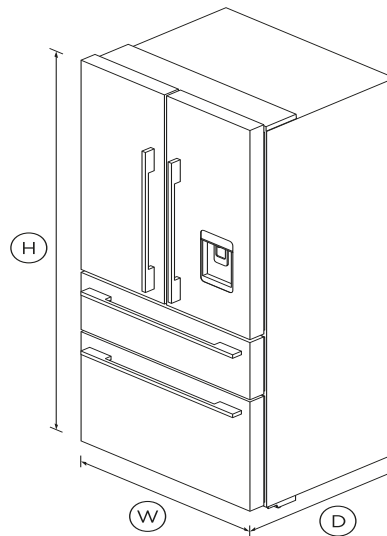

Freestanding French Door Refrigerator Freezer, 32", 16.8 cu ft, Ice & Water

Series 7 | Contemporary

Stainless Steel | French hinge

Designed for those who need plenty of flexible space. Counter-depth design, with a stylish stainless steel finish for a seamless look.

- With SmartTouch control panel for ease of use

DIMENSIONS

Height	70 1/2"
Width	31 1/8"
Depth	27 1/16"

FEATURES & BENEFITS

ActiveSmart™ Foodcare

ActiveSmart™ Foodcare learns how you live. It is technology which understands how you use your refrigerator and adjusts temperature, airflow and humidity inside to help keep food fresher for longer.

The slimline water dispenser is easy to use. The angled water delivery means that almost any size or shape of vessel can be filled, while taking up no storage space in the door.

Ice maker

The internal ice maker delivers fresh ice to a dedicated freezer bin. Simply turn it off to free up freezer space or during busy times boost ice production by up to 30%.