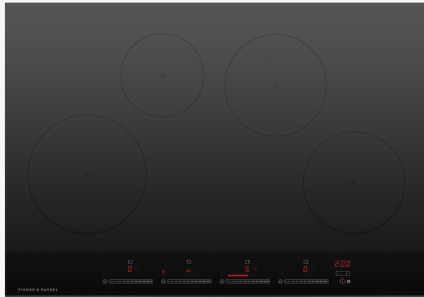

76cm Series 7 4 Zone Induction Cooktop

Minimal

This Series 7 cooktop is a joy to use, with the instant response and energy efficiency of induction technology.

- Immediate heat response and extremely accurate temperature control
- Cooktop remains cool to touch until a pot or pan is placed on the surface
- PowerBoost activates a very high heat, bringing liquid to boil in less than a minute
- Easily control each cook zone with Touch&Slide

DIMENSIONS

Height	54 mm
Width	760 mm
Depth	530 mm

FEATURES & BENEFITS

Complementary Design

The subtle black glass and durable matte black detailing are designed to pair with the Minimal style Series 7 Ovens. With premium styling and detailing, these cooktops seamlessly blend with other appliances for a cohesive, considered kitchen design.