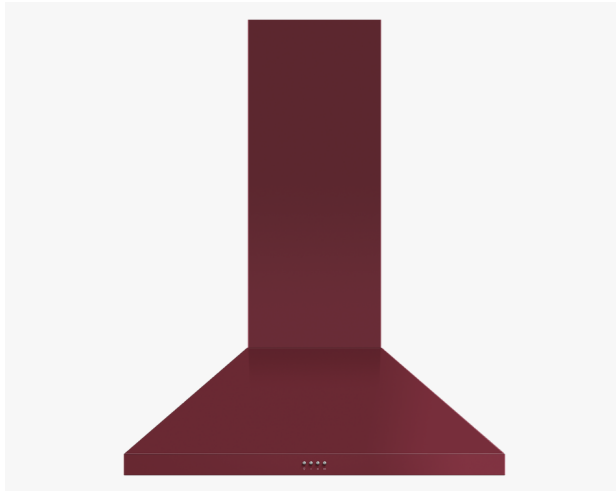

Wall Range Hood, 36", Pyramid Chimney

Series 7 | Classic

Red

Pairing well with the red Classic Range, this wall chimney range hood extracts steam, grease and cooking odors effectively.

- With three fan speeds, select the perfect extraction rate for your cooking
- Dishwasher-safe filters that are easy to remove and clean
- Powerful 600 CFM maximum airflow with edge-to-edge extraction
- Energy-efficient LED lighting to illuminate your cooktop

DIMENSIONS

Height	38 3/8 - 21 1/16"
Width	35 3/8"
Depth	19 11/16"

FEATURES & BENEFITS

Complementary Design

This wall chimney range hood is designed to match the classic Range in both colour and style, including stylish chrome touch buttons.