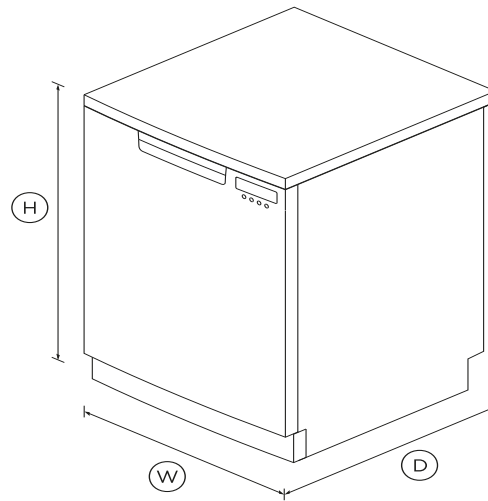

DIMENSIONS

Height	820 - 870mm
Width	597mm
Depth	600mm

FEATURES & BENEFITS

A RELIABLE WASH

A three stage filtration system results in a superior clean. Cup racks, wine glass supports and cutlery basket allow safe and easy cleaning of everyday items. A rinse aid indicator reminds you to top up for squeaky-clean dishes.

SPECIFICATIONS

Accessories

Cutlery basket	•
Kickstrip	proud-grey

Capacity and loading

Accommodates round plates	300mm
Fixed height, foldable cupracks	•
Fold down tines	•
Height adjustable top basket	•
Place settings	14
Utensil tray	•
Wine glass supports	•

Performance

Noise emissions	47dBA
-----------------	-------

Power requirements

Amperage	10A
----------	-----

Product dimensions

Depth	600mm
Height	820 - 870mm
Width	597mm

Warranty

Parts and labour	2 years
------------------	---------