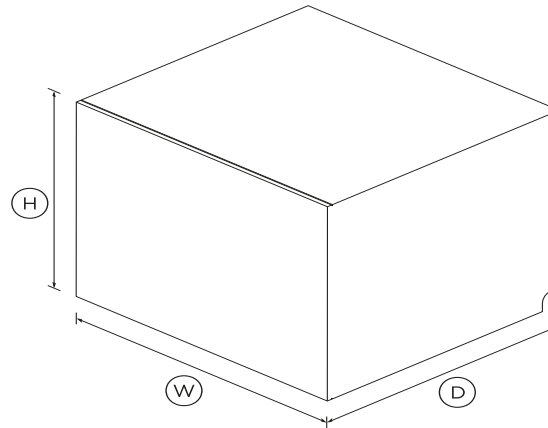

Integrated Single DishDrawer™ Dishwasher, Tall, Sanitise

Series 9 | Integrated

Panel Ready

Integrating into your kitchen design seamlessly, with extra height for larger dishes in the tall top drawer.

- Knock to pause function is perfect if you miss a dish
- With extra height for taller dishes, and customisable internal shelving
- Six wash programs, as well as additional Quick wash, Sanitise and Extra Dry options
- Customise with your own front panel and handle to match your kitchen cabinetry

DIMENSIONS

Height	454mm
Width	599mm
Depth	553mm

FEATURES & BENEFITS

Ease of use

DishDrawer™ Dishwashers are as easy to open and close as kitchen drawers and can be conveniently positioned at bench height for ease of loading and minimal bending.