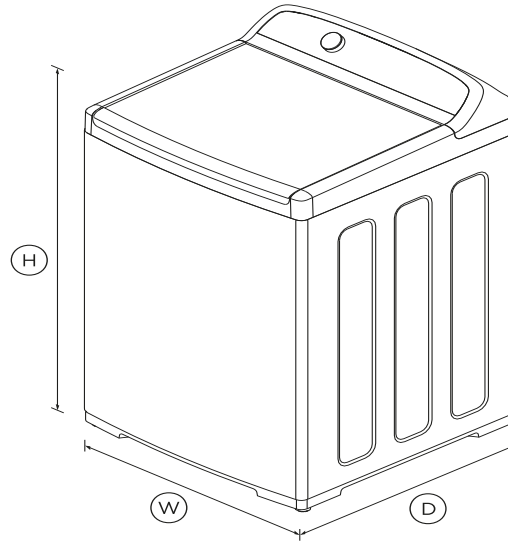

DIMENSIONS

Height	1060 - 1090mm
Width	685mm
Depth	700mm

FEATURES & BENEFITS

Eco-Active™ wash

Eco-Active™ recirculates water and detergent through clothes so less hot water is used to remove stains, dirt and bacteria.