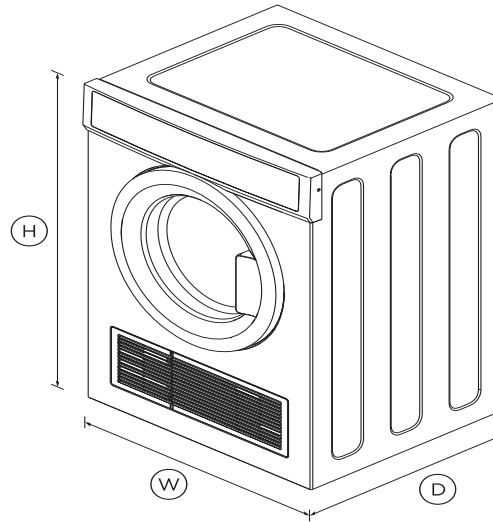

Vented Dryer, 5kg

Series 3 | Vented

White

Dry your clothes efficiently, without over drying, in this vented dryer that's perfect for smaller households.

- Four dry cycles including Delicate, Heavy and Everyday
- Auto-sensing detects moisture levels to prevent under or over drying
- Full reverse tumbling for an even dry and less tangling of clothes
- Comes with wall brackets, making it easy to hang for a tidy laundry

DIMENSIONS

Height	830mm
Width	600mm
Depth	600mm

FEATURES & BENEFITS

Cares for clothes

Auto-sensing prevents over-drying by sensing moisture levels inside the drum and shutting off automatically. This helps clothes last for longer and reduces energy consumption.

Easy loading

The door opens a full 180° for easy access and loading.

SPECIFICATIONS

Consumption

Energy rating **2 star**

Dry Cycles

Everyday	•
Heavy	•
Time dry	•

Features