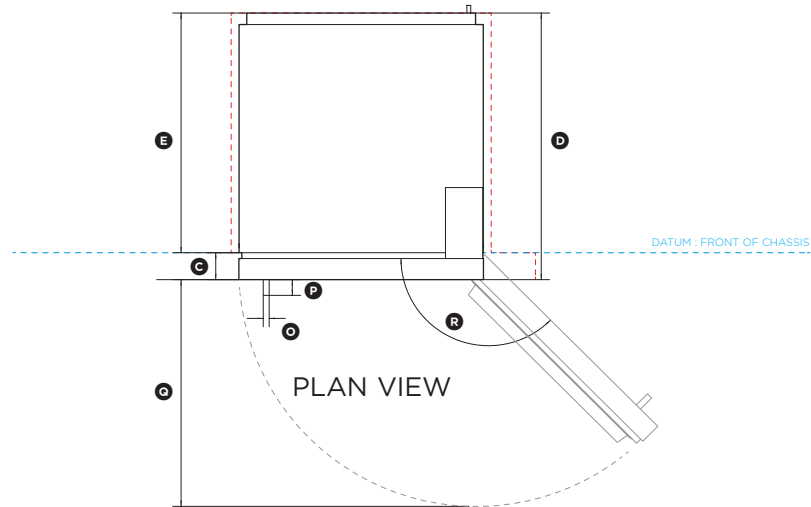

DATA SHEET

635MM ACTIVESMART™ FRIDGE - BOTTOM FREEZER

FRONT VIEW

PROFILE VIEW

Model no:
E402BRXFD4

Product Dimensions	mm
Ⓐ Overall height* of fridge	1715
Ⓑ Overall width of fridge	635
Ⓒ Depth of fridge door and gasket (excludes handle)	70
Ⓓ Depth of fridge door and chassis (excludes handle)	695
Ⓔ Depth of fridge chassis (does not include fridge door)	625
Ⓕ Height from bottom datum to top of fridge door	1691
Ⓖ Height of feet (adjustable)	24
Ⓗ Height from bottom datum to bottom of bottom door	17
Ⓘ Height from bottom datum to bottom of bottom handle	246
Ⓛ Height from bottom datum to top of bottom handle	619
Ⓜ Height from bottom datum to top of bottom door	629
Ⓝ Height from bottom datum to bottom of top door	639
Ⓟ Height from bottom datum to bottom of top handle	648
Ⓠ Height from bottom datum to top of top handle	1260
Ⓢ Width of handle	15
Ⓣ Depth of handle (measured from front of door)	41
Ⓤ Depth of door (open at 90°) (measured from front of door)	591
Ⓡ Rotation of door (open) (measured from front of door)	138°

* Includes mounted feet

Minimum Clearances	mm
Minimum height of cavity	1735
Minimum side clearance installed flush with chassis	20
Side clearance (hinge side) - installed flush with door - full rotation	135
Rear clearance (including evaporator tray)	30

INDICATES PRODUCT DATUM
INDICATES CABINETRY CLEARANCES - - - - -

DATE: 2.12.2015

IMPORTANT NOTE: Throughout this guide, dimensions may vary by ±2mm (3/32"). Please read the installation manual for detailed information on installing the product. For full installation instructions & specifications visit fisherpaykel.com