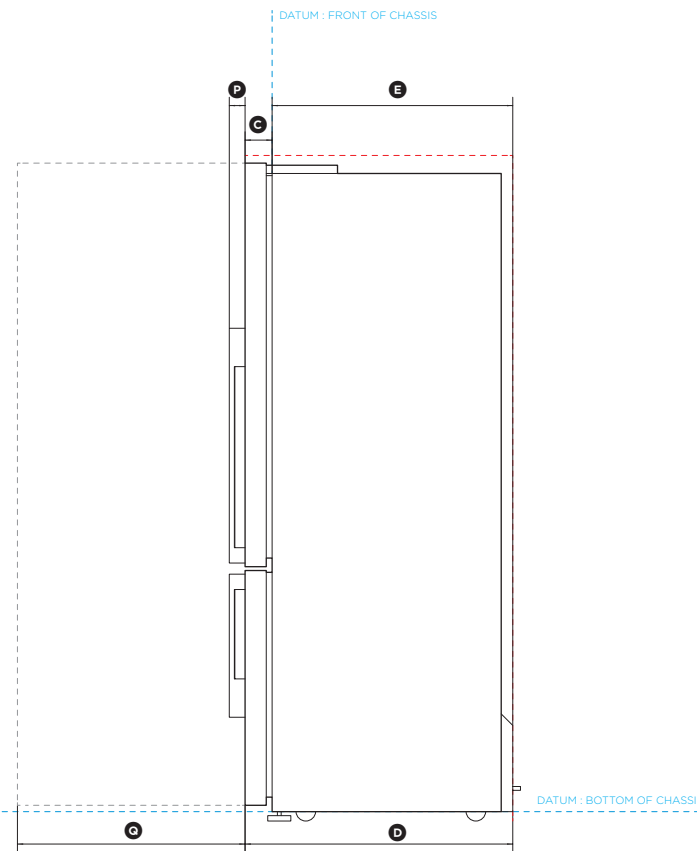

DATA SHEET

635MM ACTIVESMART™ FRIDGE - BOTTOM FREEZER

FRONT VIEW

PROFILE VIEW

Model no:
E402BRXFD4

Product Dimensions	mm
Ⓐ Overall height* of fridge	1715
Ⓑ Overall width of fridge	635
Ⓒ Depth of fridge door and gasket (excludes handle)	70
Ⓓ Depth of fridge door and chassis (excludes handle)	695
Ⓔ Depth of fridge chassis (does not include fridge door)	625
Ⓕ Height from bottom datum to top of fridge door	1691
Ⓖ Height of feet (adjustable)	24
Ⓗ Height from bottom datum to bottom of bottom door	17
Ⓘ Height from bottom datum to bottom of bottom handle	246
Ⓛ Height from bottom datum to top of bottom handle	619
Ⓜ Height from bottom datum to top of bottom door	629
Ⓝ Height from bottom datum to bottom of top door	639
Ⓟ Height from bottom datum to bottom of top handle	648
Ⓠ Height from bottom datum to top of top handle	1260
Ⓢ Width of handle	15
Ⓣ Depth of handle (measured from front of door)	41
Ⓤ Depth of door (open at 90°) (measured from front of door)	591
Ⓡ Rotation of door (open) (measured from front of door)	138°

* Includes mounted feet

Minimum Clearances	mm
Minimum height of cavity	1735
Minimum side clearance installed flush with chassis	20
Side clearance (hinge side) - installed flush with door - full rotation	135
Rear clearance (including evaporator tray)	30

INDICATES PRODUCT DATUM
INDICATES CABINETRY CLEARANCES - - - - -

DATE: 2.12.2015

IMPORTANT NOTE: Throughout this guide, dimensions may vary by ±2mm (3/32"). Please read the installation manual for detailed information on installing the product. For full installation instructions & specifications visit fisherpaykel.com