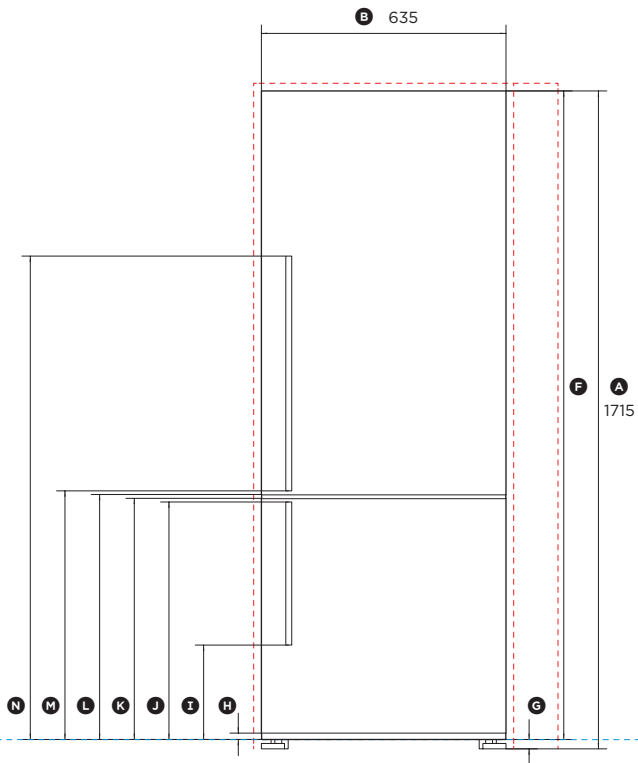

DATA SHEET

635MM ACTIVESMART™ FRIDGE - BOTTOM FREEZER

FRONT VIEW

PROFILE VIEW

Model no:
E402BRXFD4

Product Dimensions	mm
Ⓐ Overall height* of fridge	1715
Ⓑ Overall width of fridge	635
Ⓒ Depth of fridge door and gasket (excludes handle)	70
Ⓓ Depth of fridge door and chassis (excludes handle)	695
Ⓔ Depth of fridge chassis (does not include fridge door)	625
Ⓕ Height from bottom datum to top of fridge door	1691
Ⓖ Height of feet (adjustable)	24
Ⓗ Height from bottom datum to bottom of bottom door	17
Ⓘ Height from bottom datum to bottom of bottom handle	246
Ⓛ Height from bottom datum to top of bottom handle	619
Ⓜ Height from bottom datum to top of bottom door	629
Ⓝ Height from bottom datum to bottom of top door	639
Ⓟ Height from bottom datum to bottom of top handle	648
Ⓠ Height from bottom datum to top of top handle	1260
Ⓢ Width of handle	15
Ⓣ Depth of handle (measured from front of door)	41
Ⓤ Depth of door (open at 90°) (measured from front of door)	591
Ⓡ Rotation of door (open) (measured from front of door)	138°

* Includes mounted feet

Minimum Clearances	mm
Minimum height of cavity	1735
Minimum side clearance installed flush with chassis	20
Side clearance (hinge side) - installed flush with door - full rotation	135
Rear clearance (including evaporator tray)	30

INDICATES PRODUCT DATUM
INDICATES CABINETRY CLEARANCES - - - - -

DATE: 2.12.2015

IMPORTANT NOTE: Throughout this guide, dimensions may vary by ±2mm (3/32"). Please read the installation manual for detailed information on installing the product. For full installation instructions & specifications visit fisherpaykel.com