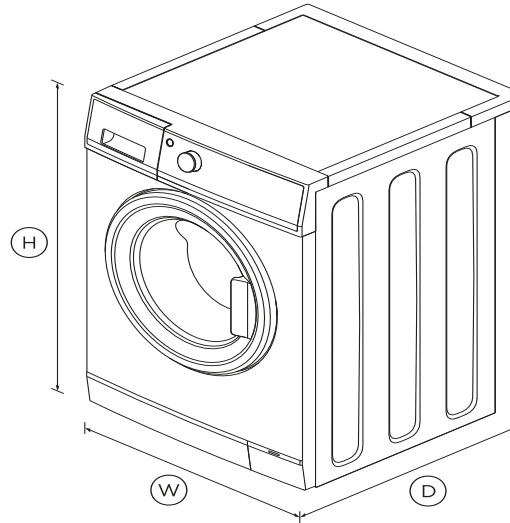

# Combi Front Loader Washer Dryer, 8.5kg + 5kg

Series 7 | Combination

White

A complete laundry solution for when you need to maximise space while washing and drying your clothes with superior fabric care.

## DIMENSIONS

Height	850mm
Width	600mm
Depth	645mm