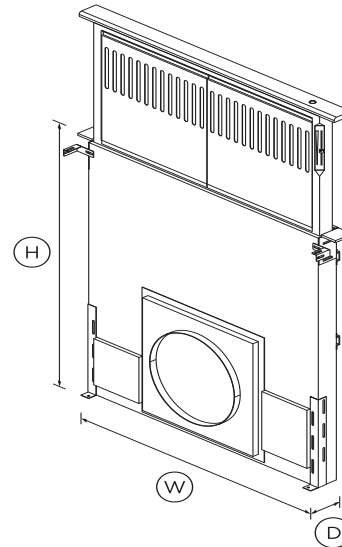

Downdraft Range Hood, 30", Telescopic

Series 7 | professional

Stainless Steel

Perfectly hidden away behind your cooktop, this 30" downdraft range hood can be raised while cooking, for efficient extraction.

- Seamlessly integrates into your kitchen, sliding up from your cooktop when you need it
- Raises to 14" height for better steam, grease and odor-capture efficiency
- Pair with our remote 1200CFM or our internal 600CFM blower for quiet and effective extraction

DIMENSIONS

Height	28 1/4" - 42 1/4"
Width	30"
Depth	2 1/8"

TEST The product dimensions and specifications in this page apply to the specific product and model. Under our policy of continuous improvement, these dimensions and specifications may change at any time. You should therefore check with Fisher & Paykel's Customer Care Centre to ensure this page correctly describes the model currently available. © Fisher & Paykel Appliances Ltd 2020