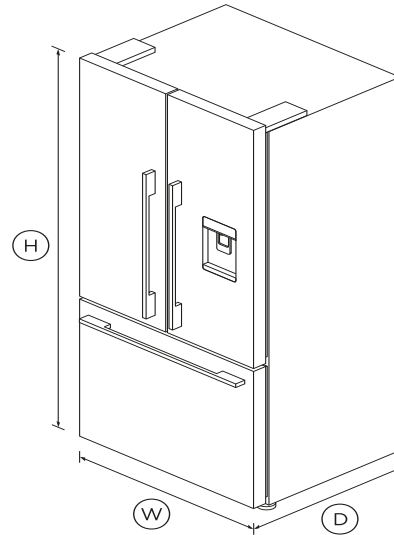

Freestanding French Door Refrigerator Freezer, 79cm, 487L, Ice & Water

Series 7 | Contemporary

Stainless Steel | French hinge

You'll have plenty of flexible storage space in this striking, large capacity French Door refrigerator freezer.

DIMENSIONS

Height	1715mm
Width	790mm
Depth	695mm

FEATURES & BENEFITS

ActiveSmart™ Foodcare

ActiveSmart™ Foodcare learns how you live. It's technology which understands how you use your refrigerator and adjusts temperature, airflow and humidity inside to help keep food fresher for longer.

Consumption

Energy usage	414kWh/year
--------------	-------------

Features

Adjustable glass shelves	3	Depth	695mm
Adjustable half width door	4	Height	1715mm
Covered door shelves	2	Height to top of cabinet	1715mm
Door alarm	•	Width	790mm
Front levelling feet	•		
Full extension runners	•	Warranty	
Full width door shelves	2	Parts and labour	2 years
LED lighting	•	Sealed system parts only	additional 3 years
Rear rollers	•		
Single bottle holders	4		
SmartTouch control panel	•	SKU	26410
Ultra slim water dispenser	•		