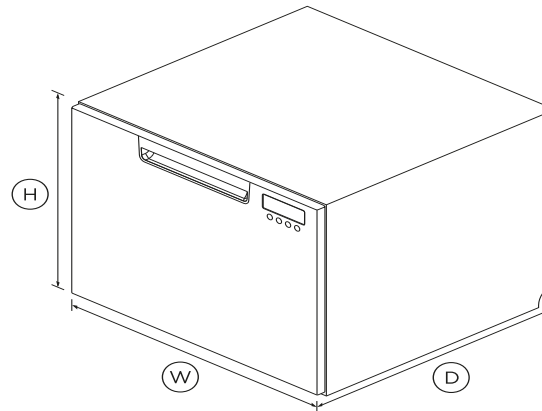

Single DishDrawer™ Dishwasher, Tall, Sanitise

Series 7 | Contemporary

Stainless Steel

Created with extra height for large dishes and designed to be placed anywhere in your kitchen, for loading dishes with less bending.

- With extra height for taller dishes, and customisable internal shelving
- Six wash programs, as well as additional Quick wash, Sanitise and Extra Dry options

DIMENSIONS

Height	454mm
Width	599mm
Depth	573mm