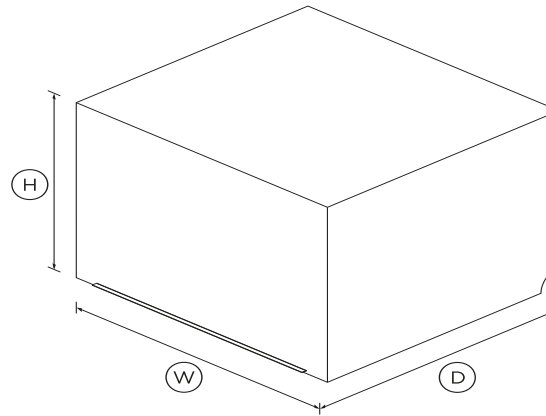

Integrated Single DishDrawer™ Dishwasher, Sanitise

Series 9 | Integrated

Panel Ready

Integrating into your kitchen design seamlessly, each drawer fits a half load that you can load and wash independently.

DIMENSIONS

Height	410mm
Width	599mm
Depth	553mm

FEATURES & BENEFITS

Seamless integration

Slide your DishDrawer™ Dishwasher into an existing kitchen space or integrate into kitchen cabinetry, for a seamless look whilst delivering superior dish care.