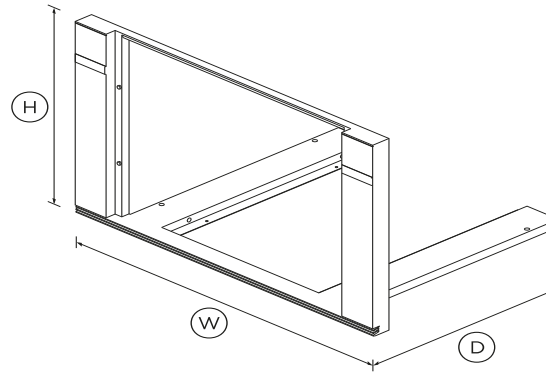

- This is Minimal style, to pair with other Minimal style products

DIMENSIONS

Height	478mm
Width	757mm
Depth	530mm

The product dimensions and specifications in this page apply to the specific product and model. Under our policy of continuous improvement, these dimensions and specifications may change at any time. You should therefore check with Fisher & Paykel's Customer Care Centre to ensure this page correctly describes the model currently available. ? Fisher & Paykel Appliances Ltd 2020

SPECIFICATIONS

Product dimensions

Depth	530mm
Height	478mm
Width	757mm

SKU	81940
-----	-------

Other product downloads available at fisherpaykel.com

Service & Warranty

Installation Guide - Coffee Maker Trim Kit