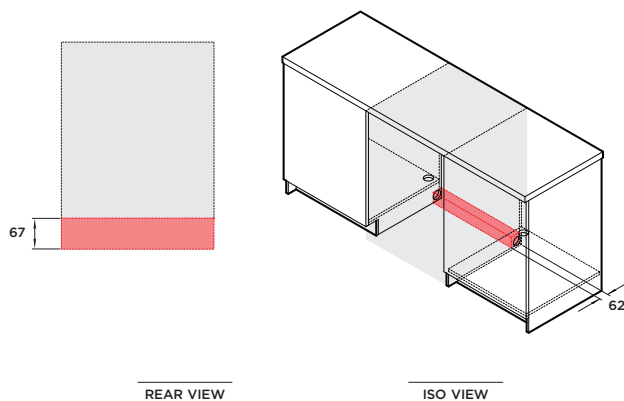

SPECIFICATIONS

Model No.	DD60DDFX9, DD60DDFHX9, DD60DDFB9
Dimensions	H 820 - 880mm x W 599mm x D 573mm
Weight	59kg
Electrical	
Supply	220-240V, 50Hz
Service	8.2A
Receptacle	3 pin earthing-type
Plumbing	
Supply	3/4" BSP (GB20) to suit flat washer.
Pressure	Water softener models: max. 1 MPa (145 psi), min. 0.1 MPa (14.5 psi) Non-water softener models: max. 1 MPa (145 psi), min. 0.03 MPa (4.3 psi)

PLUMBING AND ELECTRICAL

Service outlet at rear extends both sides, hoses and cords can be routed to either or both sides

PRODUCT DIMENSIONS

CAVITY DIMENSIONS: STANDARD INSTALLATION

	mm
Ⓐ Overall height*	820 - 880
Ⓑ Overall width	599
Ⓒ Overall depth	573
Ⓓ Height of upper front panel	398
Ⓔ Height of lower front panel	312
Ⓕ Depth of front panels	20
Ⓖ Depth of toe kick recess	38 - 54
Ⓗ Height from floor to front panel base*	100 - 160
Ⓘ Depth of open drawer	527

*Depending on adjustment of levelling feet

	mm
Ⓐ Overall height*	min 820
Ⓑ Overall width	600
Ⓒ Overall depth**	580

*Depending on adjustment of levelling feet
**Includes front panels