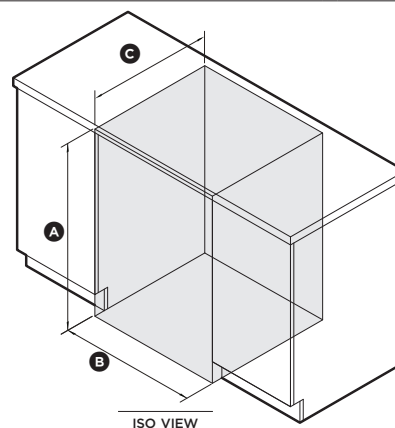

SPECIFICATIONS

Model No.	DD60DDFX9, DD60DDFHX9, DD60DDFB9
Dimensions	H 820 - 880mm x W 599mm x D 573mm
Weight	59kg
Electrical	
Supply	220-240V, 50Hz
Service	8.2A
Receptacle	3 pin earthing-type
Plumbing	
Supply	3/4" BSP (GB20) to suit flat washer.
Pressure	Water softener models: max. 1 MPa (145 psi), min. 0.1 MPa (14.5 psi) Non-water softener models: max. 1 MPa (145 psi), min. 0.03 MPa (4.3 psi)

PLUMBING AND ELECTRICAL

Service outlet at rear extends both sides, hoses and cords can be routed to either or both sides

PRODUCT DIMENSIONS

CAVITY DIMENSIONS: STANDARD INSTALLATION

	mm
Ⓐ Overall height*	820 - 880
Ⓑ Overall width	599
Ⓒ Overall depth	573
Ⓓ Height of upper front panel	398
Ⓔ Height of lower front panel	312
Ⓕ Depth of front panels	20
Ⓖ Depth of toe kick recess	38 - 54
Ⓗ Height from floor to front panel base*	100 - 160
Ⓘ Depth of open drawer	527

*Depending on adjustment of levelling feet

	mm
Ⓐ Overall height*	min 820
Ⓑ Overall width	600
Ⓒ Overall depth**	580

*Depending on adjustment of levelling feet
**Includes front panels