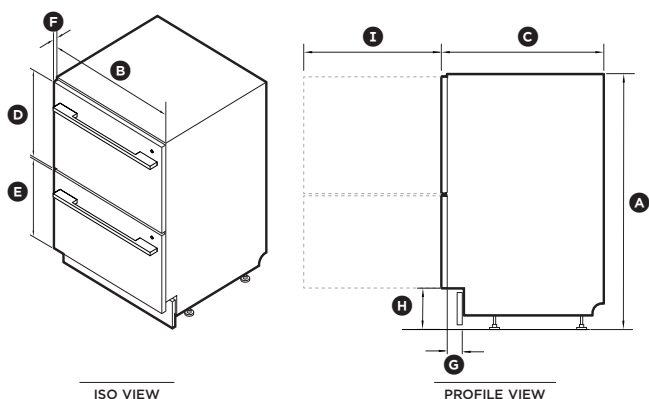

SPECIFICATIONS

Model No.	DD60DDFX9, DD60DDFHX9, DD60DDFB9
Dimensions	H 820 - 880mm x W 599mm x D 573mm
Weight	59kg
Electrical	
Supply	220-240V, 50Hz
Service	8.2A
Receptacle	3 pin earthing-type
Plumbing	
Supply	3/4" BSP (GB20) to suit flat washer.
Pressure	Water softener models: max. 1 MPa (145 psi), min. 0.1 MPa (14.5 psi) Non-water softener models: max. 1 MPa (145 psi), min. 0.03 MPa (4.3 psi)

PLUMBING AND ELECTRICAL

Service outlet at rear extends both sides, hoses and cords can be routed to either or both sides

PRODUCT DIMENSIONS

CAVITY DIMENSIONS: STANDARD INSTALLATION

	mm
Ⓐ Overall height*	820 - 880
Ⓑ Overall width	599
Ⓒ Overall depth	573
Ⓓ Height of upper front panel	398
Ⓔ Height of lower front panel	312
Ⓕ Depth of front panels	20
Ⓖ Depth of toe kick recess	38 - 54
Ⓗ Height from floor to front panel base*	100 - 160
Ⓘ Depth of open drawer	527

*Depending on adjustment of levelling feet

	mm
Ⓐ Overall height*	min 820
Ⓑ Overall width	600
Ⓒ Overall depth**	580

*Depending on adjustment of levelling feet
**Includes front panels