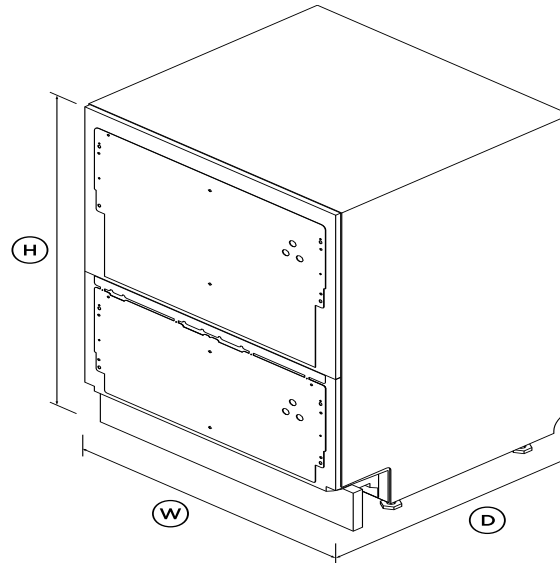

Integrated Double DishDrawer™ Dishwasher, Tall, Sanitise

Series 11 | Integrated

Panel Ready

Integrates seamlessly into kitchen cabinetry. Each drawer features a premium stainless steel interior and operates independently, for flexible washing.

DIMENSIONS

Height	865 - 925mm
Width	599mm
Depth	553mm

FEATURES & BENEFITS

Seamless integration

Install your DishDrawer™ Dishwasher into an existing kitchen space or integrate into kitchen cabinetry. The touch-sensitive control panel is located inside this Integrated model, leaving an uninterrupted exterior that blends seamlessly with surrounding cabinetry.