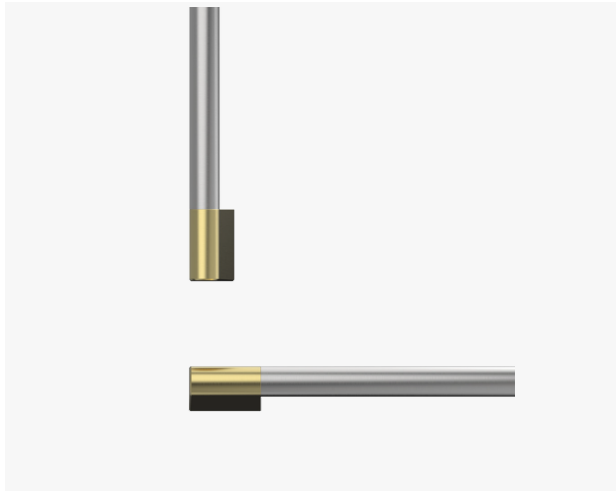

Professional Round Flush Handle Kit for Integrated Refrigerator Freezer, 24"

SKU

26772

The product dimensions and specifications in this page apply to the specific product and model. Under our policy of continuous improvement, these dimensions and specifications may change at any time. You should therefore check with Fisher & Paykel's Customer Care Centre to ensure this page correctly describes the model currently available. ? Fisher & Paykel Appliances Ltd 2020

Customize your Integrated Refrigerator Freezer, 24" to complement your kitchen interior with this Handle Kit, featuring a brushed satin finish and brass off-stands.

- Designed for the Integrated Refrigerator Freezer, 24"
- Stainless steel handles with brass-colored off-stands, ideal for both light and dark kitchens
- PVD coated
- Two pieces supplied