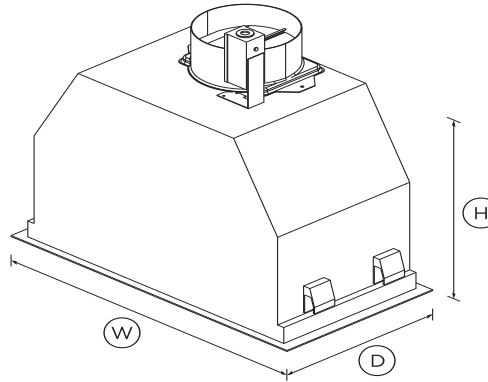

Insert Range Hood, 24"

Series 5 | Integrated

Stainless Steel

With edge-to-edge extraction, this efficient, stylish range hood is perfectly hidden away in your cabinetry.

- With four fan speeds, select the perfect extraction rate for your cooking
- Perimeter extraction creates a stylish look with efficient removal of steam and odors
- Powerful 600CFM maximum airflow

DIMENSIONS

Height	13 3/4"
Width	20 7/8"
Depth	11"

FEATURES & BENEFITS

Quiet and effective

This vent hood features four fan speeds providing powerful extraction to quickly remove odours and steam. As odors can linger in the kitchen well after cooking is finished, the timer keeps the vent hood working for up to 15 minutes before automatically turning off.

Product dimensions

Depth	11"
Height	13 3/4"
Width	20 7/8"

Product information

Control type	soft-touch button
--------------	-------------------

Ventilation features

Light type	LED
Timer function	•

Warranty

Parts and labor	2 years
-----------------	---------