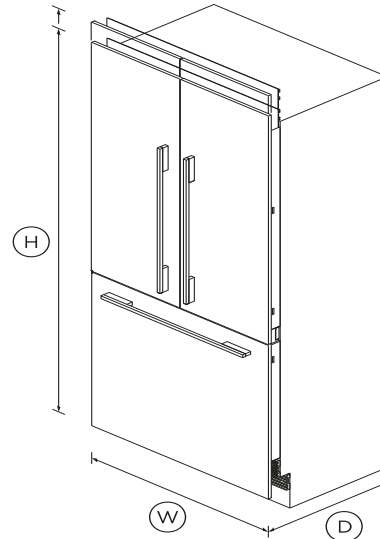

Integrated French Door Refrigerator Freezer, 36", Ice

Series 7 | Integrated

Panel Ready | French hinge

This large capacity refrigerator with bottom freezer seamlessly integrates into your kitchen, fitting flush into your cabinetry.

- ActiveSmart™ technology helps keep food fresher for longer by constantly maintaining the ideal temperature
- Customize with your own kitchen cabinetry or purchase our stainless steel door panel accessory
- Spacious bottom freezer with full extension drawer gives easy access to frozen goods
- Can be fitted for a height of 80 or 84 inches

DIMENSIONS

Height	79 13/16"
Width	35 1/16"
Depth	23 3/4"

FEATURES & BENEFITS

ActiveSmart™ Foodcare

ActiveSmart™ Foodcare learns how you live. It's technology which understands how you use your refrigerator and adjusts temperature, airflow and humidity inside to help keep food fresher for longer.