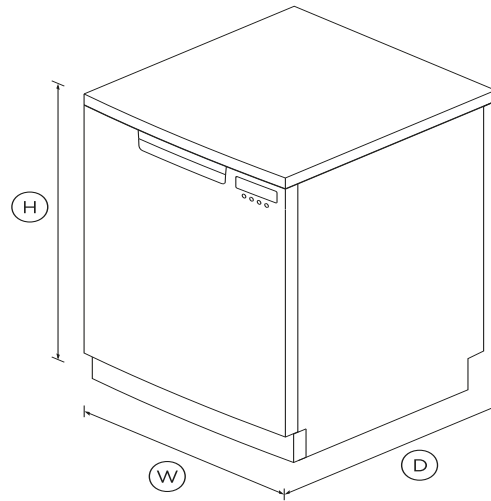

DIMENSIONS

Height	820 - 870 mm
Width	597 mm
Depth	600 mm

FEATURES & BENEFITS

A reliable wash

A three stage filtration system results in a superior clean. Cup racks, wine glass supports and cutlery basket allow safe and easy cleaning of everyday items. A rinse aid indicator reminds you to top up for squeaky-clean dishes.