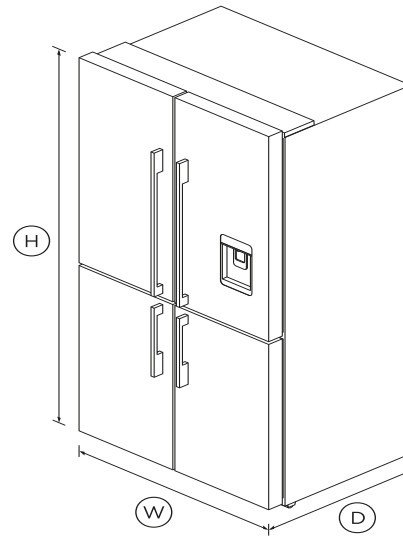

Freestanding Quad Door Refrigerator Freezer , 90.5cm, 538L, Ice & Water

Series 7 | Contemporary

French hinge | Stainless Steel

Featuring three separate compartments, including an independent Variable Temperature Zone, for unbelievably flexible storage.

- Door water dispenser and internal ice maker

DIMENSIONS

Height	1790mm
Width	905mm
Depth	688mm

FEATURES & BENEFITS

ActiveSmart™ Foodcare

ActiveSmart™ Foodcare learns how you live. It is technology which understands how you use your refrigerator and adjusts temperature, airflow and humidity inside to help keep food fresher for longer.