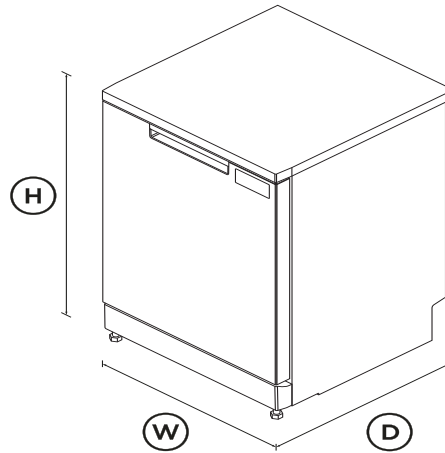

DIMENSIONS

Height	848 - 893mm
Width	597mm
Depth	600mm

FEATURES & BENEFITS

Considered design

Designed to match our Contemporary style family of products, this freestanding dishwasher has a sleek stainless steel finish with a front-of-door control panel for intuitive usability.