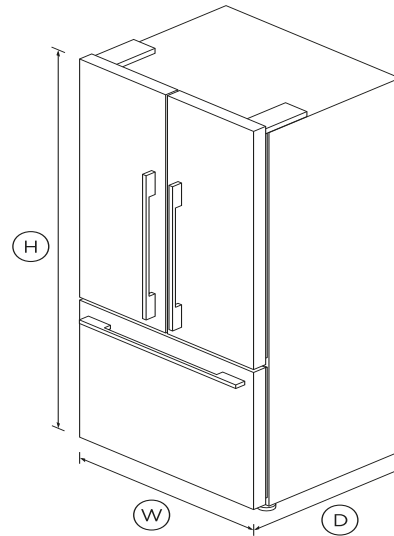

# Freestanding French Door Refrigerator Freezer, 32", 17.1 cu ft, Ice

Series 7 | Contemporary

Stainless Steel | French hinge

Designed for those who need plenty of flexible space. Counter-depth design, with a stylish stainless steel finish for a seamless look.

## DIMENSIONS

Height	67 1/2"
Width	31 3/32"
Depth	27 3/8"