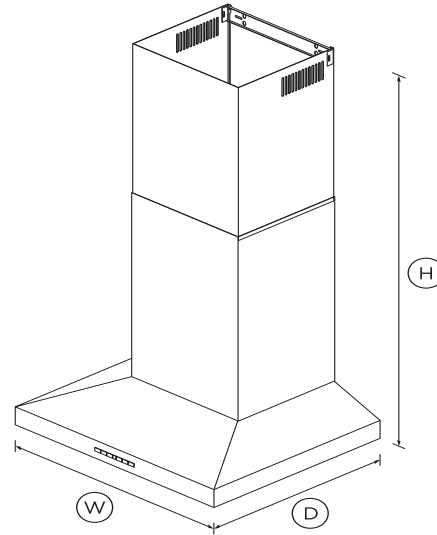

DIMENSIONS

Height	25 13/16 - 43 1/16"
Width	23 9/16"
Depth	19 11/16"

FEATURES & BENEFITS

Quiet and effective

Odors can linger in the kitchen well after cooking is finished. This vent hood offers four fan speeds for powerful extraction to ensure steam and smells are quickly removed.

Performance

Extraction type	Surface
Fan speeds	4
Filter type	Mesh

Power requirements

Rated current	5.2A
Supply voltage	120VV

Product dimensions

Depth	19 11/16"
Height	25 13/16 - 43 1/16"
Width	23 9/16"

Product information