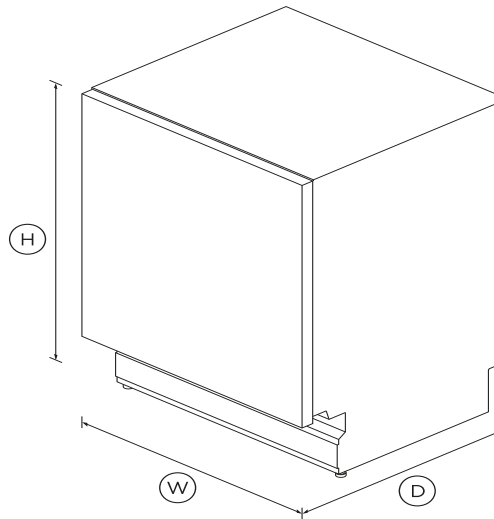

DIMENSIONS

Height	820 - 880mm
Width	598mm
Depth	552mm

FEATURES & BENEFITS

SEAMLESS INTEGRATION

Customise your dishwasher with a panel and handle matching your cabinetry, for a seamless finish in your kitchen.